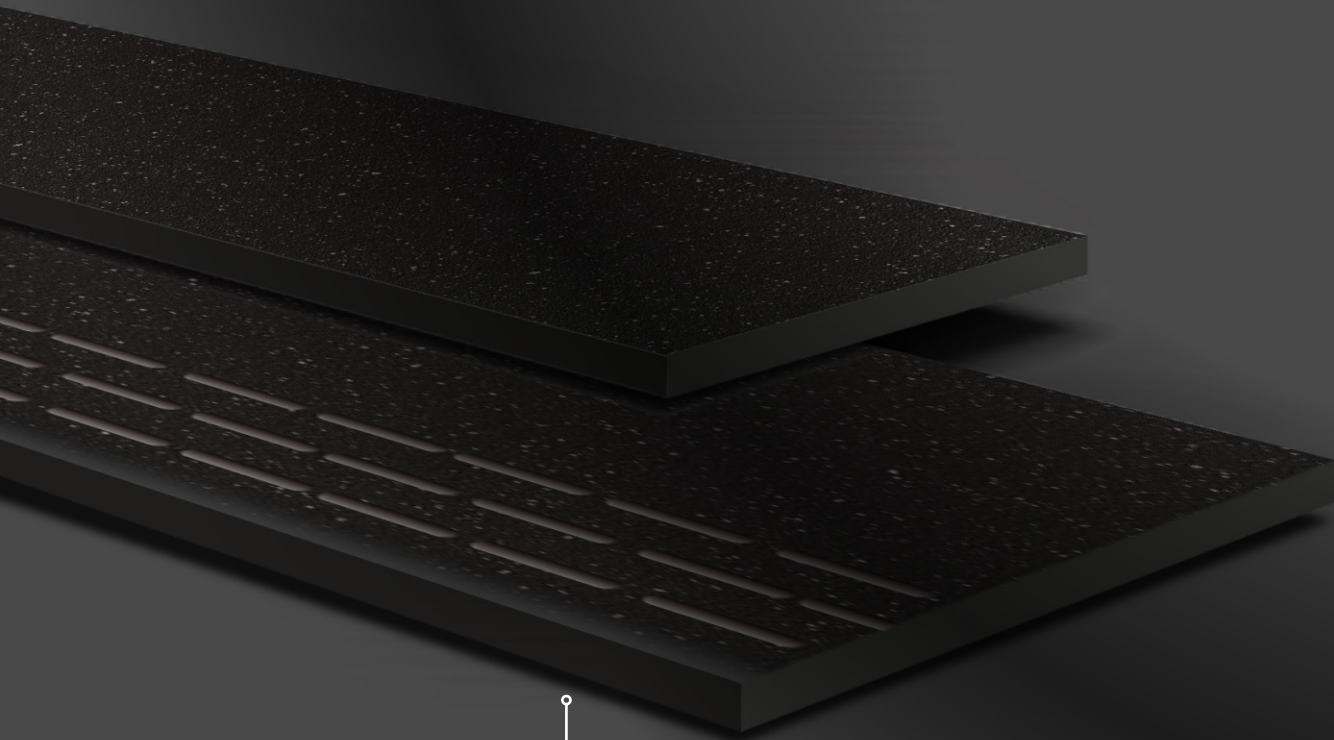

4 F E E T

FULL BODY

STEP & RISER

MOLTERA®
WALL, FLOOR & VITRIFIED TILES

STEP : 1200 X 300MM

RISER : 1200 X 200MM

15MM
THICKNESS