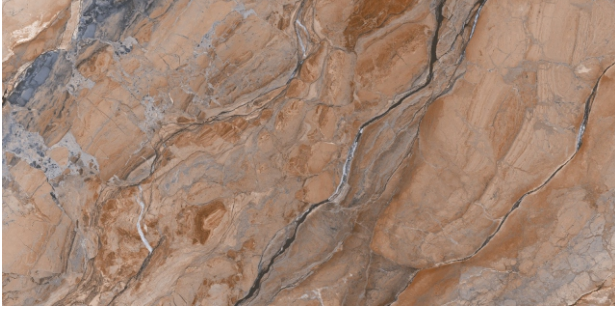

STEP TILES
300x
1200mm

RISER TILES
200x
1200mm

TUFF GUARD
VITRIFIED
STEP & RISER

Matt Finish