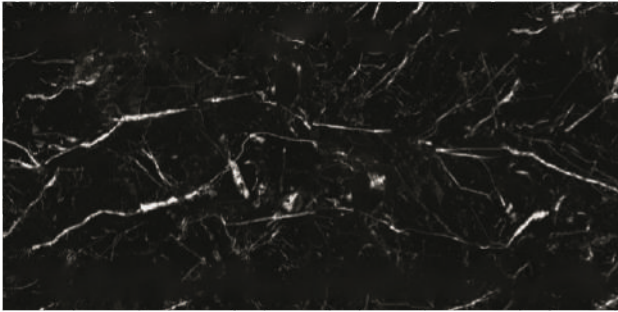

STEP TILES
PIXEL SERIES
300X1200MM

RISER TILES
PIXEL SERIES
200X1200MM

PIXEL SERIES
GVT VITRIFIED
STEP & RISER

MOLTERA®
WALL, FLOOR & VITRIFIED TILES

Matt Finish