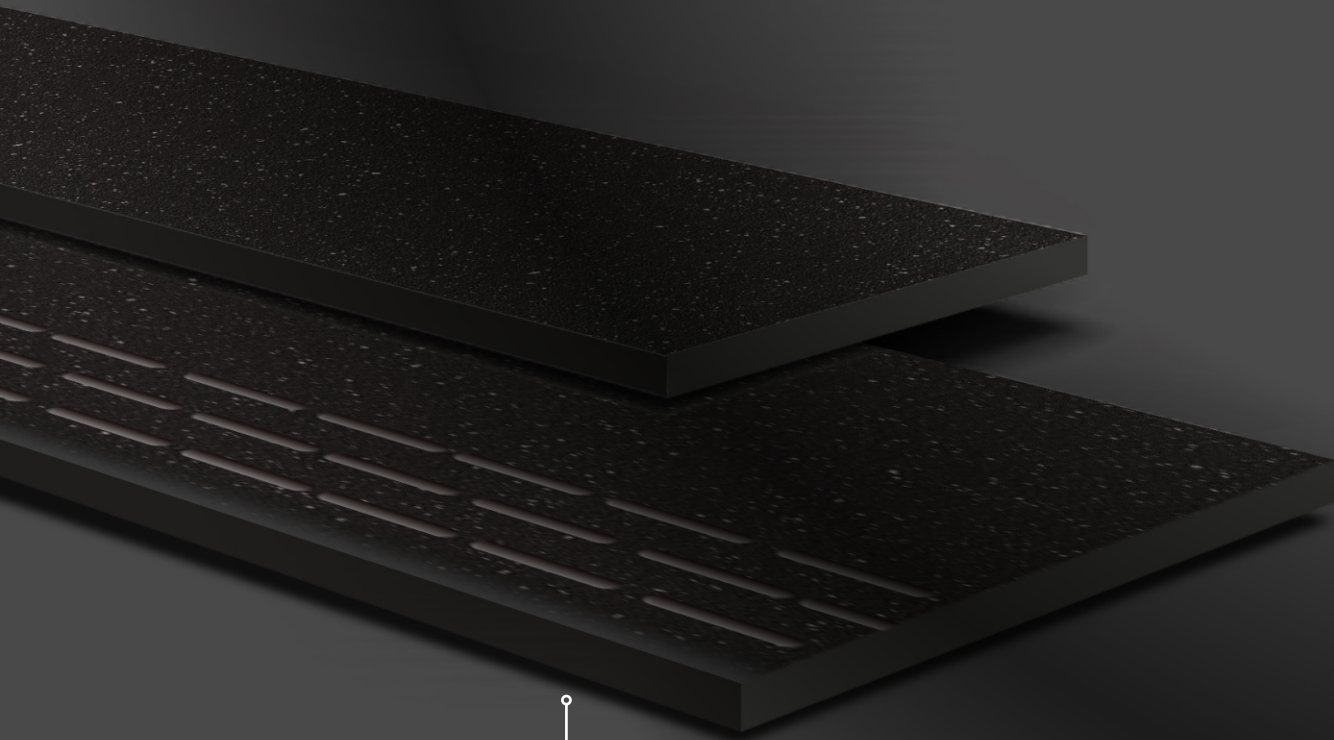

5 F E E T

FULL BODY

STEP & RISER

MOLTERA®
WALL, FLOOR & VITRIFIED TILES

STEP : 1520 X 300MM

RISER : 1520 X 200MM

12MM
THICKNESS